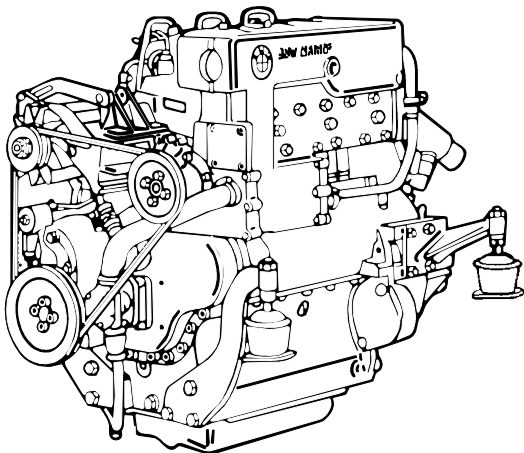

D-7	D-12
Air Filter	13 71 1 329 269	13 71 1 329 269
Fuel Filter	13 32 1 329 270R	13 32 1 329 270R
Water Pump	17 11 1 333 602	17 11 1 333 602
Water Pump Impeller	17 11 1 329 158	17 11 1 329 158
Water Pump Gasket	17 11 1 329 161	17 11 1 329 161
Zinc Anode	17 11 1 329 197R	17 11 1 329 197R
Thermostat	17 11 1 329 391	17 11 1 329 391
Thermostat O-Ring	17 11 1 329 064	17 11 1 329 064
Fuel Pump Repair Kit	13 31 1 331 041	13 31 1 331 041
Injector Nozzle	13 53 1 329 669	13 53 1 329 669
Injector Nozzle Seal	13 53 1 329 670	13 53 1 329 496 13 53 1 329 497
Stator	12 31 1 334 007	12 31 1 334 007
Regulator Cut-Out	12 32 1 334 008	12 32 1 334 008
Pulse Transmitter	13 32 1 334 009	12 32 1 334 009
Upper Gasket Set	11 12 1 763 138	11 12 1 763 139
Exhaust Manifold Kit	11 62 1 763 094K	11 62 1 763 096K
Parts Manual	01 09 2 128 038R	01 09 2 128 038R
Shop Manual	01 51 2 128 180R	01 51 2 128 182R
Service & Adjustment Manual	96 00 0 000 666R	96 00 0 000 666R

	D-35	D-50
Air Filter	13 72 1 329 294	13 72 1 257 060
Fuel Filter	13 32 1 329 270R	13 32 1 329 270R
Oil Filter	11 42 1 761 087	11 42 1 761 087
Sea Water Pump	17 11 1 333 640	17 11 1 333 640
Sea Water Pump Impeller	17 11 1 331 424	17 11 1 331 424
Sea Water Pump Gasket	17 11 1 331 427	17 11 1 331 427
Circulating Water Pump (FWC)	11 51 1 333 330	11 51 1 333 330
Zinc Anode	17 11 1 329 197R	17 11 1 329 197R
Thermostat (FWC)	11 53 1 328 591	11 53 1 328 591
Thermostat (RWC)	17 11 1 329 391	17 11 1 329 391
V-Belt (FWC)	12 31 1 333 332	12 31 1 333 332
V-Belt (RWC)	12 31 1 331 436	12 31 1 331 436
Fuel Pump	13 31 1 333 013A	13 31 1 333 013A
Shut Down Solenoid	12 14 1 333 921	12 14 1 333 921
Oil Cooler Assm.	11 44 1 761 720	11 44 1 761 720
Parts Manual	01 09 2 128 039R	01 09 2 128 039R1
Shop Manual	01 51 2 128 313R	01 51 2 128 313R

K-Kit, R-Replacement/Reprint

Phone: 800-225-0004 ☎ Fax: 908-486-1056
e-mail: sales@sealandpower.com