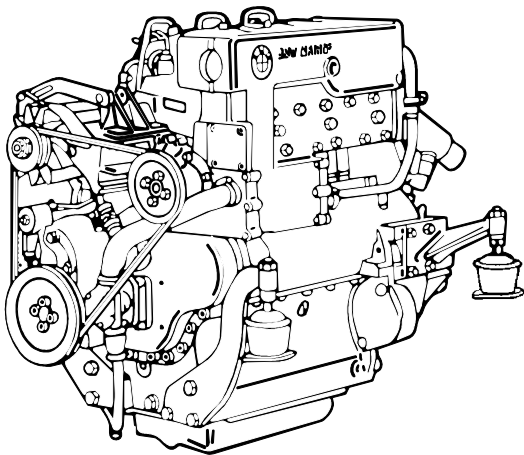

D-7	D-12
Air Filter	13 71 1 329 269	13 71 1 329 269
Fuel Filter	13 32 1 329 270R	13 32 1 329 270R
Water Pump	17 11 1 333 602	17 11 1 333 602
Water Pump Impeller	17 11 1 329 158	17 11 1 329 158
Water Pump Gasket	17 11 1 329 161	17 11 1 329 161
Zinc Anode	17 11 1 329 197R	17 11 1 329 197R
Thermostat	17 11 1 329 391	17 11 1 329 391
Thermostat O-Ring	17 11 1 329 064	17 11 1 329 064
Fuel Pump Repair Kit	13 31 1 331 041	13 31 1 331 041
Injector Nozzle	13 53 1 329 669	13 53 1 329 669
Injector Nozzle Seal	13 53 1 329 670	13 53 1 329 496 13 53 1 329 497
Stator	12 31 1 334 007	12 31 1 334 007
Regulator Cut-Out	12 32 1 334 008	12 32 1 334 008
Pulse Transmitter	13 32 1 334 009	12 32 1 334 009
Upper Gasket Set	11 12 1 763 138	11 12 1 763 139
Exhaust Manifold Kit	11 62 1 763 094K	11 62 1 763 096K
Parts Manual	01 09 2 128 038R	01 09 2 128 038R
Shop Manual	01 51 2 128 180R	01 51 2 128 182R
Service & Adjustment Manual	96 00 0 000 666R	96 00 0 000 666R

	D-35	D-50
Air Filter	13 72 1 329 294	13 72 1 257 060
Fuel Filter	13 32 1 329 270R	13 32 1 329 270R
Oil Filter	11 42 1 761 087	11 42 1 761 087
Sea Water Pump	17 11 1 333 640	17 11 1 333 640
Sea Water Pump Impeller	17 11 1 331 424	17 11 1 331 424
Sea Water Pump Gasket	17 11 1 331 427	17 11 1 331 427
Circulating Water Pump (FWC)	11 51 1 333 330	11 51 1 333 330
Zinc Anode	17 11 1 329 197R	17 11 1 329 197R
Thermostat (FWC)	11 53 1 328 591	11 53 1 328 591
Thermostat (RWC)	17 11 1 329 391	17 11 1 329 391
V-Belt (FWC)	12 31 1 333 332	12 31 1 333 332
V-Belt (RWC)	12 31 1 331 436	12 31 1 331 436
Fuel Pump	13 31 1 333 013A	13 31 1 333 013A
Shut Down Solenoid	12 14 1 333 921	12 14 1 333 921
Oil Cooler Assm.	11 44 1 761 720	11 44 1 761 720
Parts Manual	01 09 2 128 039R	01 09 2 128 039R1
Shop Manual	01 51 2 128 313R	01 51 2 128 313R

K-Kit, R-Replacement/Reprint

Phone: 800-225-0004 ☎ Fax: 908-486-1056
e-mail: sales@sealandpower.com